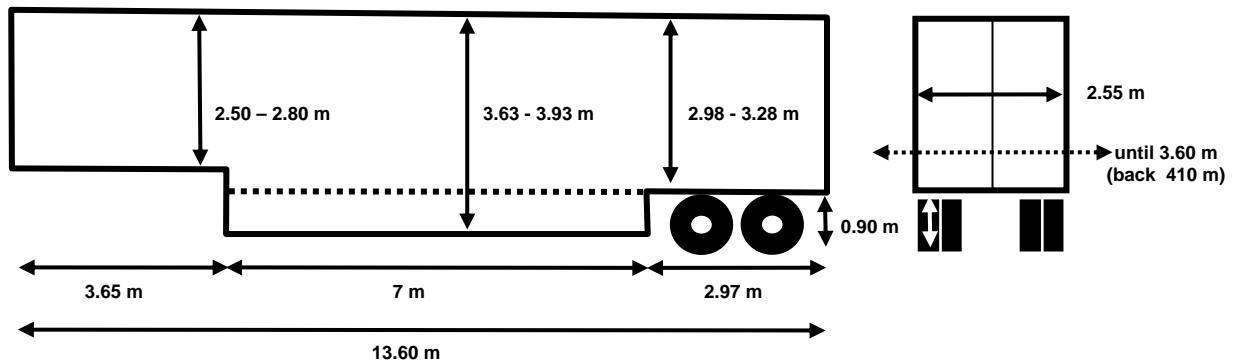

Data sheet T-LINK Meusburger extendable width (Special trailer)

Inside length 1362 cm
Side loading height 260 cm
Inside height 267 cm

Additional width extension, with fully-covered tarpaulin:
 left and right both 80 cm
 Loading width at back up to 400 cm

Gross vehicle weight with special permission
 38.5 tons

Total **CH** 24 tons

Lifting platform
 Platform size 1850 x 2480 cm, load carrying capacity 2000 kg
For further information please call phone +41 (0)43 288 18 88
e-mail: management@t-link.ch

Data sheet T-LINK Meusburger (Special trailer)

Loading:

	CH	with special permission
Total	13.6 tons	25.6 tons
Low bed	13.0 tons	25.0 tons (spread over 5 meters)

Additional width extension, with fully-covered tarpaulin:

- ✚ at front left hand and right hand side both 55 cm
- ✚ at back left hand and right hand side both 80 cm

Loading height:

- ✚ at back 90 cm
- ✚ from the side low bed only 37 cm, for loading, supports can be removed over entire length.