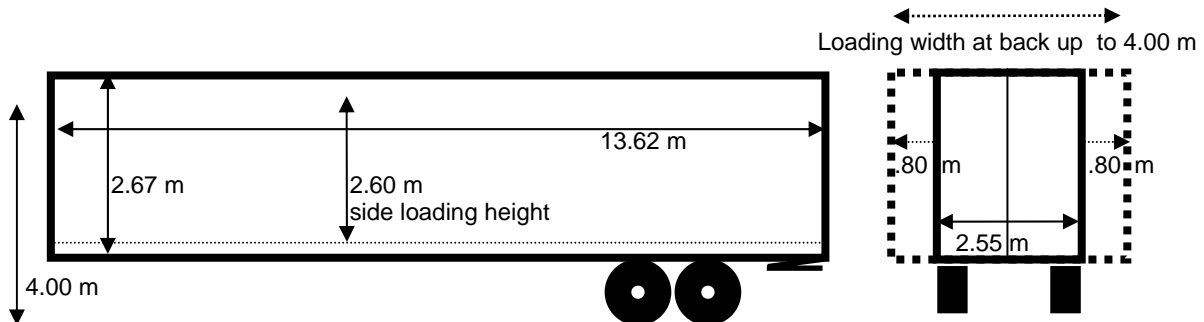

Data sheet T-LINK Meusburger extendable width (Special trailer)

Inside length 1362 cm
Side loading height 260 cm
Inside height 267 cm

Additional width extension, with fully-covered tarpaulin:
 left and right both 80 cm
 Loading width at back up to 400 cm

Gross vehicle weight with special permission
 38.5 tons

Total **CH** 24 tons

Lifting platform
 Platform size 1850 x 2480 cm, load carrying capacity 2000 kg
For further information please call phone +41 (0)43 288 18 88
e-mail: management@t-link.ch

- ✚ at front left hand and right hand side both 55 cm
- ✚ at back left hand and right hand side both 80 cm

Loading height:

- ✚ at back 90 cm
- ✚ from the side low bed only 37 cm, for loading, supports can be removed over entire length.

Dimensions spezial vehicle operation

Length High bed	Extension level*	Length Low bed	Length Chassis	Gross vehicle weight
350 cm	*level 1	690 cm	320 cm	22 tons
350 cm	*level 2	790 cm	320 cm	20 tons
350 cm	*level 3	890 cm	320 cm	18 tons
350 cm	*level 4	1040 cm	320 cm	15 tons