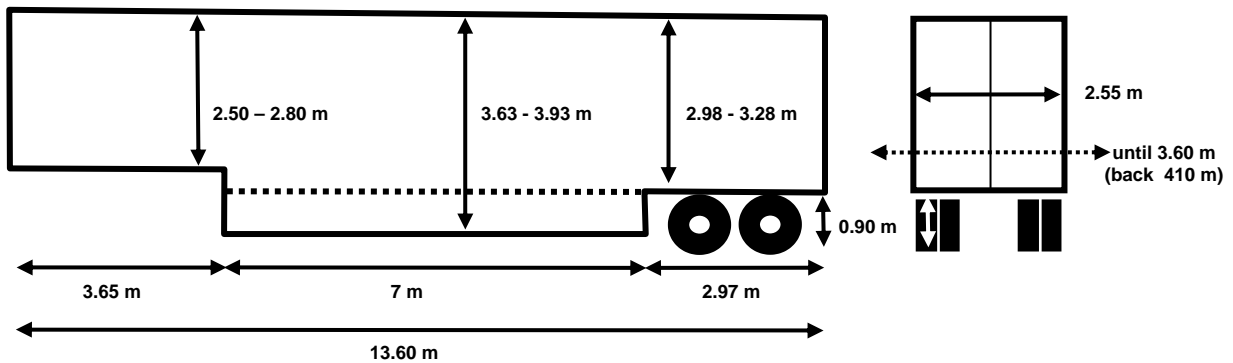

**Data sheet T-LINK Meusburger extendable width
(Special trailer)**

Inside length 1362 cm
Side loading height 260 cm
Inside height 267 cm

Additional width extension, with fully-covered tarpaulin:
 left and right both 80 cm
 Loading width at back up to 400 cm

Total **CH** 24 tons

Gross vehicle weight with special permission
 38.5 tons

Lifting platform
 Platform size 1850 x 2480 cm, load carrying capacity 2000 kg
For further information please call phone +41 (0)43 288 18 88
e-mail: management@t-link.ch

Data sheet T-LINK Meusburger (Special trailer)

Loading:

	CH	with special permission
Total	13.6 tons	25.6 tons
Low bed	13.0 tons	25.0 tons (spread over 5 meters)

Additional width extension, with fully-covered tarpaulin:

- ✚ at front left hand and right hand side both 55 cm
- ✚ at back left hand and right hand side both 80 cm

Loading height:

- ✚ at back 90 cm
- ✚ from the side low bed only 37 cm, for loading, supports can be removed over entire length.