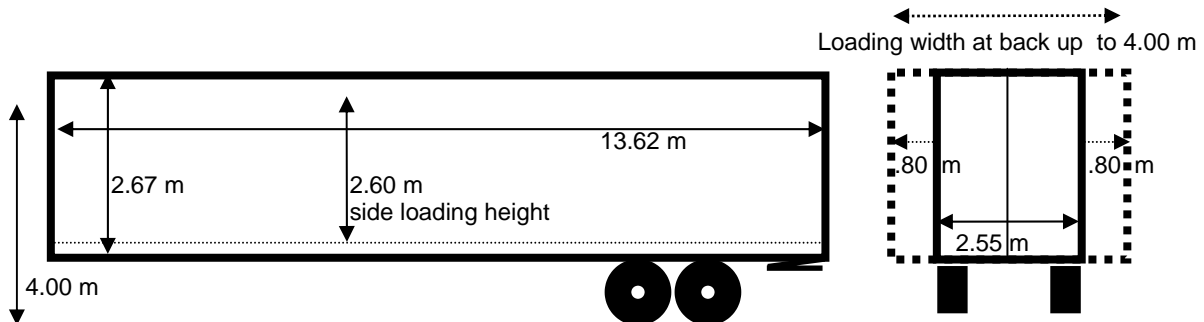

**Data sheet T-LINK Meusburger extendable width
(Special trailer)**

Inside length 1362 cm
Side loading height 260 cm
Inside height 267 cm

Additional width extension, with fully-covered tarpaulin:
 left and right both 80 cm
 Loading width at back up to 400 cm

Total **CH** 24 tons

Gross vehicle weight with special permission
 38.5 tons

Lifting platform
 Platform size 1850 x 2480 cm, load carrying capacity 2000 kg
For further information please call phone +41 (0)43 288 18 88
e-mail: management@t-link.ch

- ✚ at front left hand and right hand side both 55 cm
- ✚ at back left hand and right hand side both 80 cm

Loading height:

- ✚ at back 90 cm
- ✚ from the side low bed only 37 cm, for loading, supports can be removed over entire length.

Dimensions spezial vehicle operation

Length High bed	Extension level*	Length Low bed	Length Chassis	Gross vehicle weight
350 cm	*level 1	690 cm	320 cm	22 tons
350 cm	*level 2	790 cm	320 cm	20 tons
350 cm	*level 3	890 cm	320 cm	18 tons
350 cm	*level 4	1040 cm	320 cm	15 tons